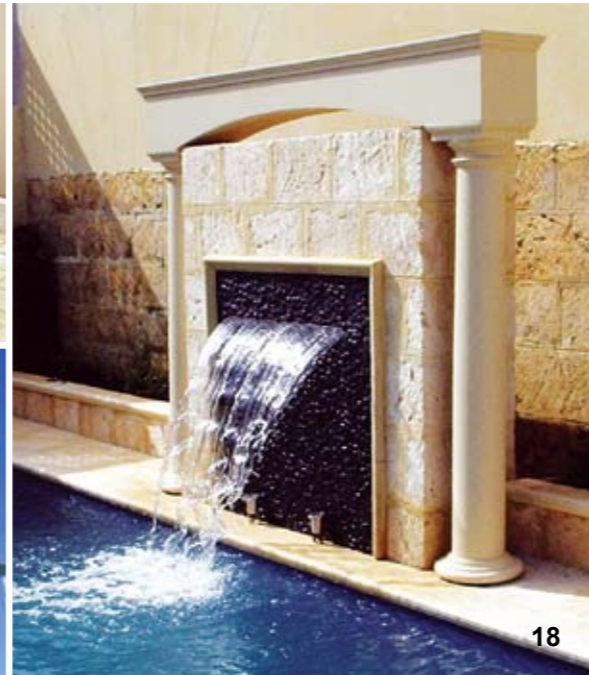

WATER FEATURES by DESIGN

PONDS & SPILLWAYS

WATER WALLS

LIMESTONE

STONE CLADDING

Original. Stylish. Stunning.
Ph: (08) 9313 3240 - Fax: (08) 9313 4404
Mob: 0403 805 229
tony@waterfeaturesbydesign.com.au
www.@waterfeaturesbydesign.com.au