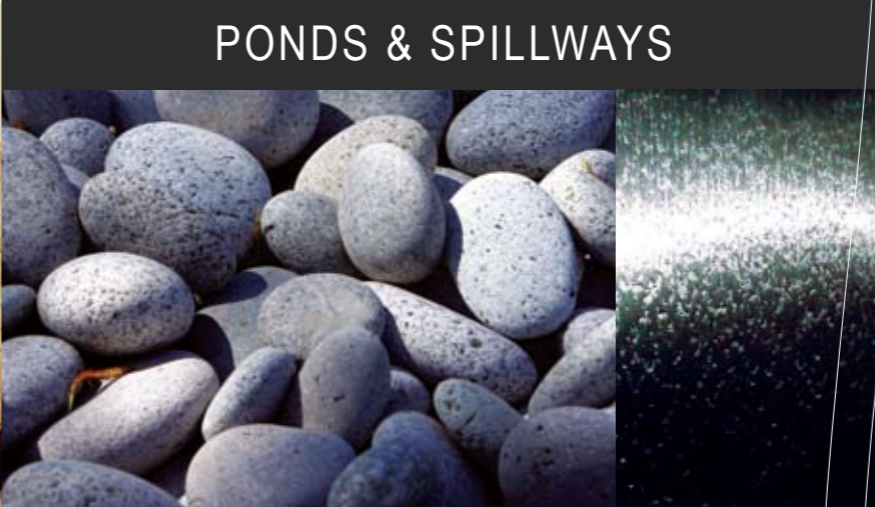

WATER FEATURES by DESIGN

PONDS & SPILLWAYS

WATER WALLS

LIMESTONE

STONE CLADDING

Original. Stylish. Stunning.
Ph: (08) 9313 3240 - Fax: (08) 9313 4404
Mob: 0403 805 229
tony@waterfeaturesbydesign.com.au
www.@waterfeaturesbydesign.com.au