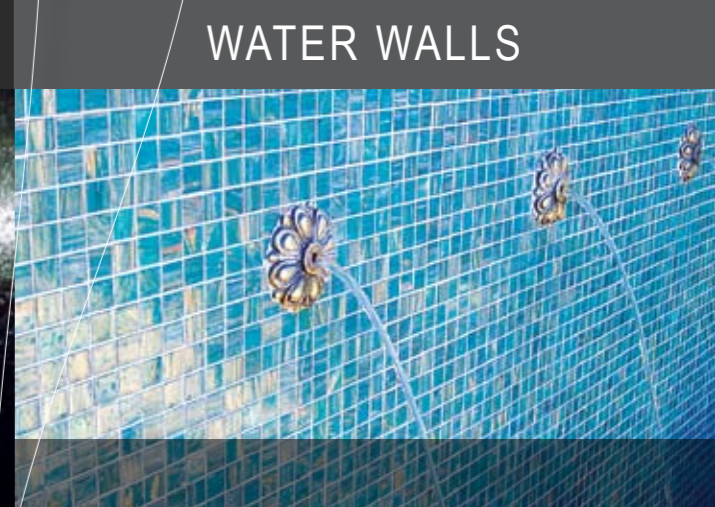

WATER FEATURES by DESIGN

STONE CLADDING

Original. Stylish. Stunning.
Ph: (08) 9313 3240 - Fax: (08) 9313 4404
Mob: 0403 805 229
tony@waterfeaturesbydesign.com.au
www.@waterfeaturesbydesign.com.au