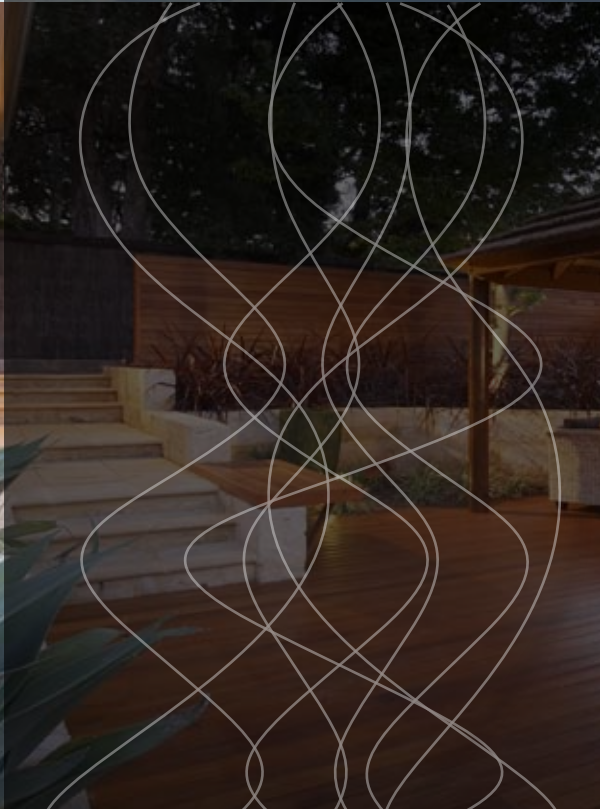

OUTSIDE IN

Landscape Management

LANDSCAPE CONSTRUCTION
INNOVATIVE DESIGN
CUSTOM KIT WATER WALLS
PROJECT CONSULTANT

Specialists in Exterior Design

Office / Showroom
370A Canning Hwy, Como 6152
PO Box 2042, Rossmoyne 6148
Ph: (08) 9450 4922
Fax: (08) 9450 4911
Mob: 0413 514 860
E: enquiry@outsidein.net.au
W: www.outsidein.net.au